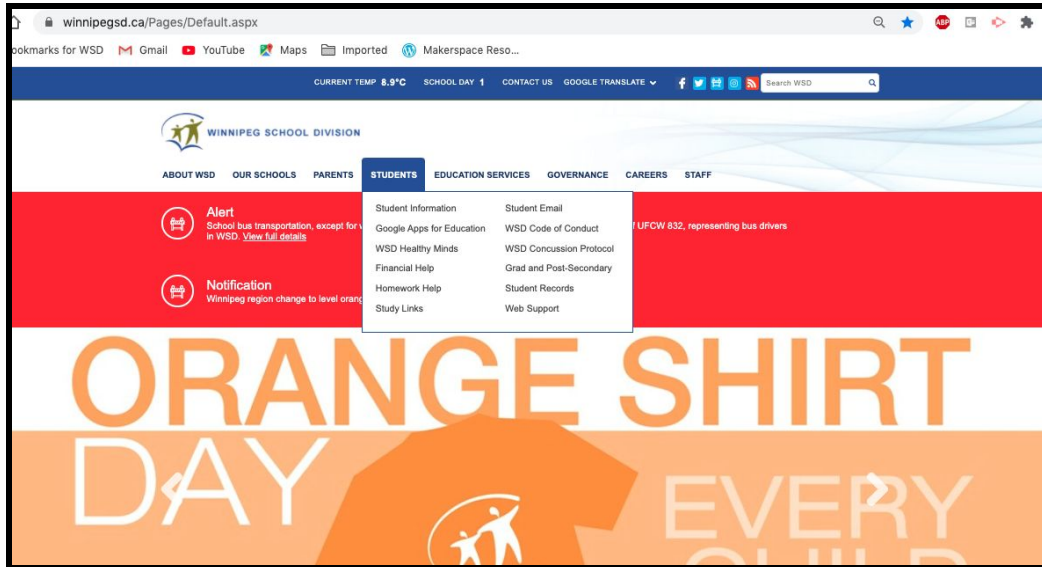

Accessing Google Apps for Education and Google Classroom in WSD

Visit the WSD Website [here](#)

Click on Students

Then Google Apps for Education

Login with your WSD Username and Password

A screenshot of the login page for the Winnipeg School Division. The page title is 'Winnipeg School Division Office365 / Discovery Ed / Google Apps Login'. Below the title, it says 'Sign in with your organizational account'. There are two input fields: one for an email address (placeholder: 'someone@example.com') and one for a password. A blue 'Sign in' button is located below the fields. At the bottom, there are examples for 'Student username' (username@live.wsd1.org) and 'Staff username' (username@wsd1.org), along with a link to change the password.